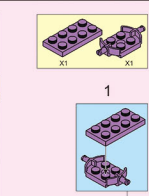

COLOUR

Black	White	Yellow	Pink	Purple
Light Blue	Light Grey	Light Green	Light Purple	Light Blue
Dark Blue	Dark Grey	Dark Green	Dark Purple	Dark Blue

WARNING:
CHOKING HAZARD - Small parts.
Not for children under 3 years.